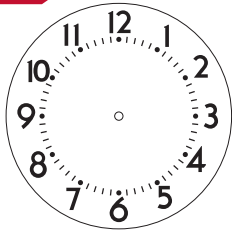

Life Safety Consultants has many dial styles to choose from. The part number designates the dial style at the end of the 10 digit part number. For example, a clock with the part number E56BADD304 has the 04 dial style. The 04 and 01 dial styles have traditionally been our most popular dials since 1980.

The white numerals on a black dial are considered high contrast for the vision-impaired. The 24-hour dial styles are used in military, industrial and health care applications. If you have any questions on dials, please don't hesitate to contact the Clock Experts at 888-557-0558. We are happy to help you choose the perfect dial styles and clocks for your facility.

**CUSTOMER
FAVORITE**
★★★★★

04

Personalized dials available.
Ask a Clock Expert for details.

250 Palm Coast Pkwy NE, Suite 607 #323
Palm Coast, FL 32137

LIFE SAFETY
CONSULTANTS

Phone: 888-557-0558
Fax: 616-656-1807
lifesafetycom.com