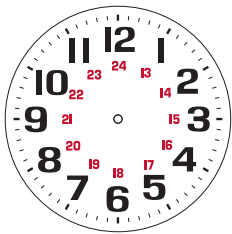

Life Safety Consultants has many dial styles to choose from. The part number designates the dial style at the end of the 10 digit part number. For example, a clock with the part number E56BADD304 has the 04 dial style. The 04 and 01 dial styles have traditionally been our most popular dials since 1980.

The white numerals on a black dial are considered high contrast for the vision-impaired. The 24-hour dial styles are used in military, industrial and health care applications. If you have any questions on dials, please don't hesitate to contact the Clock Experts at 888-557-0558. We are happy to help you choose the perfect dial styles and clocks for your facility.

**CUSTOMER
FAVORITE**
★★★★★

01

04

05

06

07

22

24

32

33

34

41

89

91

93

AA