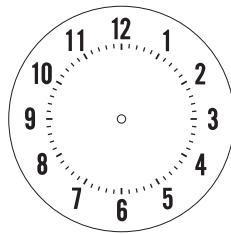

Life Safety Consultants has many dial styles to choose from. The part number designates the dial style at the end of the 10 digit part number. For example, a clock with the part number E56BADD304 has the 04 dial style. The 04 and 01 dial styles have traditionally been our most popular dials since 1980.

**CUSTOMER
FAVORITE**
★★★★★

01

04

05

06

07

22

24

32

33

34

41

89

91

93

AA