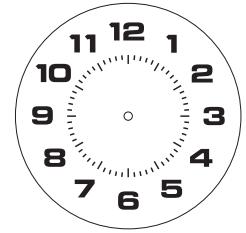

Life Safety Consultants has many dial styles to choose from. The part number designates the dial style at the end of the 10 digit part number. For example, a clock with the part number E56BADD304 has the 04 dial style. The 04 and 01 dial styles have traditionally been our most popular dials since 1980.

**CUSTOMER
FAVORITE**
★★★★★

01

04

05

06

07

22

24

32

33

34

41

89

91

93

AA