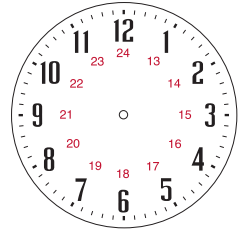

Life Safety Consultants has many dial styles to choose from. The part number designates the dial style at the end of the 10 digit part number. For example, a clock with the part number E56BADD304 has the 04 dial style. The 04 and 01 dial styles have traditionally been our most popular dials since 1980.

32

33

34

41

89

91

93

AA