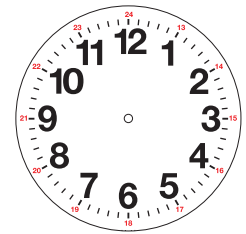

Life Safety Consultants has many dial styles to choose from. The part number designates the dial style at the end of the 10 digit part number. For example, a clock with the part number E56BADD304 has the 04 dial style. The 04 and 01 dial styles have traditionally been our most popular dials since 1980.

The white numerals on a black dial are considered high contrast for the vision-impaired. The 24-hour dial styles are used in military, industrial and health care applications. If you have any questions on dials, please don't hesitate to contact the Clock Experts at 888-557-0558. We are happy to help you choose the perfect dial styles and clocks for your facility.

**CUSTOMER
FAVORITE**
★★★★★

01

04

05

06

07

22

24

32

33

34

41

89

91

93

AA