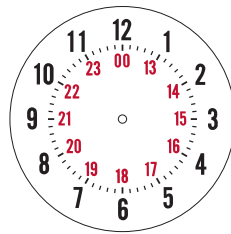

Life Safety Consultants has many dial styles to choose from. The part number designates the dial style at the end of the 10 digit part number. For example, a clock with the part number E56BADD304 has the 04 dial style. The 04 and 01 dial styles have traditionally been our most popular dials since 1980.

The white numerals on a black dial are considered high contrast for the vision-impaired. The 24-hour dial styles are used in military, industrial and health care applications. If you have any questions on dials, please don't hesitate to contact the Clock Experts at 888-557-0558. We are happy to help you choose the perfect dial styles and clocks for your facility.

**CUSTOMER
FAVORITE**
★★★★★

01

04

05

06

07

22

24

32

33

34

41

89

91

93

AA