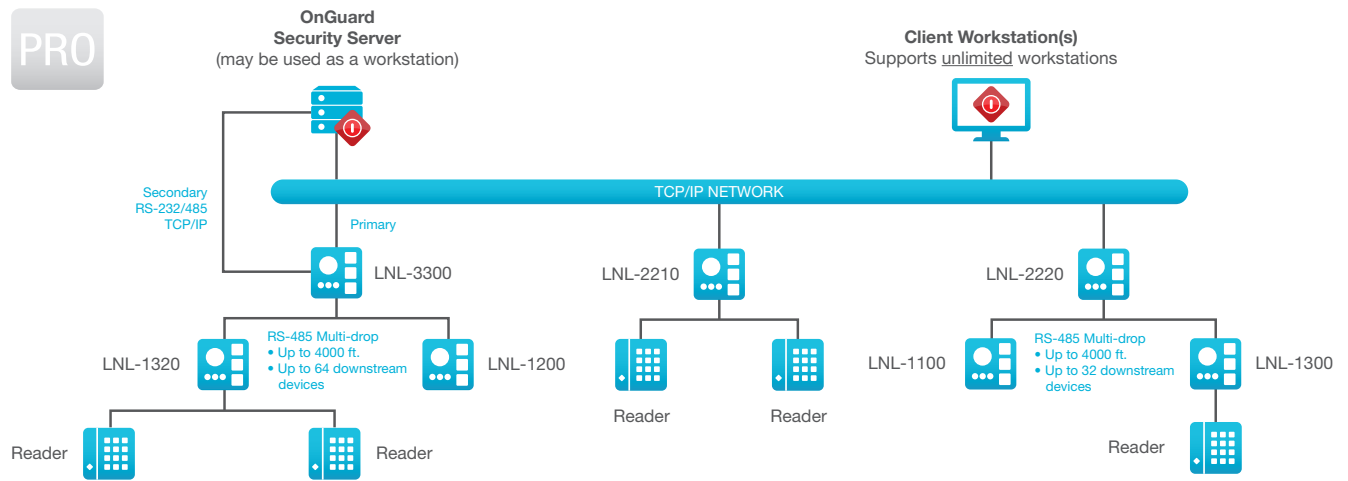

Peripheral Hardware and Readers

Direct Card Printer Support

OnGuard supports the following printer brands: Zebra, MagiCard, Nisca, and Fargo. Specific models support inline iClass, Mifare, and magnetic stripe encoding.

Lenel USB Image Capture Kit

Included is a high resolution CCD (NTSC or PAL) camera with software zoom capabilities, a fully-synchronized cool white built-in flash, a tripod system with a powered base, TWAIN-compliant software, a USB communication cable and a universal power cable. The camera is USB 2.0-compliant, producing high resolution live video for image capture using the OnGuard ID CredentialCenter™ application (any badging client or mobile badging station). The built-in flash illuminates both video fields evenly.

Enclosures and Power Supplies

UL-Listed Enclosures and Power Supplies

LNL-CTX – Enclosure with lock and tamper switch, supports up to two (2) field hardware devices (12" x 16" x 4.5")

LNL-CTX-6 - Enclosure with lock and tamper switch, supports up to six (6) field hardware devices (18" x 24" x 4.5")

LNL-AL400ULX – 12VDC 4A output, 120VAC (1.6 amps) input, continuous supply current with enclosure (18" x 24" x 4.5"), lock/tamper switch, UPS capable (battery optional)

LNL-AL600ULX-4CB6 - 12VDC 6A output, 120VAC (1.6 amps) input, continuous supply current with enclosure (12" x 16" x 4.5"), power distribution module, lock and tamper switch, UPS capable (battery optional)

lenel.com/OnGuard

(866) 788-5095

Specifications subject to change without notice.

© 2012 Lenel Systems International, Inc. All rights reserved. Lenel and OnGuard are registered trademarks of Lenel Systems International, Inc. All other trademarks and copyrights are the property of their respective owners.

OG12_TS_PRO_100212